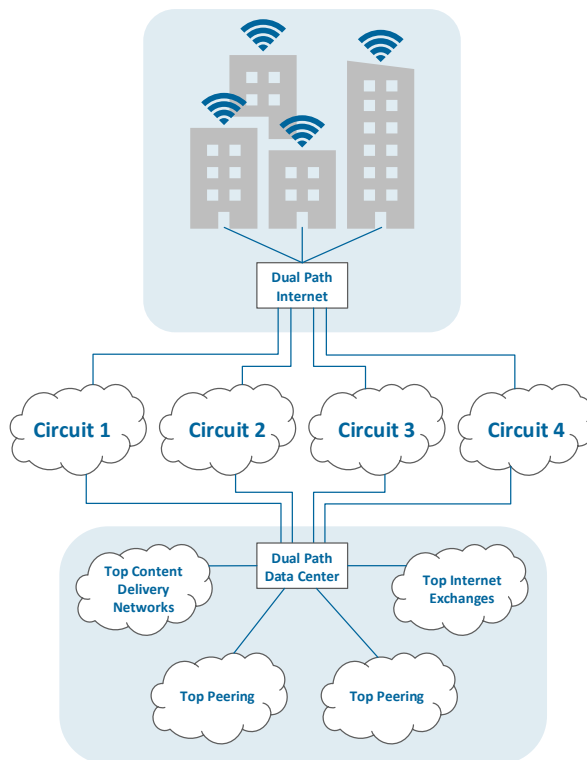

Dual Path is an industry leader in the design, deployment, and operation of robust, software-defined wired and wireless networks supporting voice, video and data in Multi-Family, Senior Living and Commercial Real Estate.

We leverage proprietary micro-segmentation technologies together with comprehensive, scalable, and secure campus-wide network infrastructures, to dynamically provision personalized high-speed Internet access at scale. We proactively monitor, manage, and support our networks and their users 24 hours a day, 7 days a week leveraging our Compassionate Support™ certified technicians, specially trained to enable and empower users regardless of technical acumen.

## WHO WE ARE

---

We love what we do. We take pride in our work, and our customers take notice with benefits including:

- **Move-In-Ready** - Property-wide, private connectivity for residents, staff, visitors and building IoT
- **Personal Micro-Network Segments** - Micro-segmented and software defined networks providing customized secure Internet access experiences at scale
- **Future Proof Foundations** - Robust, professionally managed IP infrastructure foundations supporting future use-cases (connected buildings, IoT, location-based services, Hotspot 2.0 carrier offload, etc.)
- **Superior ISP Agnostic Internet Connectivity (SD-WAN)** - Scalable, redundant, net- neutral internet connections layer 2 routed to the largest local data centers and peered directly with the country's largest content providers (CDNs) and public Internet exchanges (IXs)
- **Proactive Compassionate Support** - In-house proactive Compassionate Support™ Certified technicians available 24x7 and ready to help
- **National Footprint** – Truly better network connectivity available for residents nationwide
- **Collaborative Revenue Models & Operating Structures** – Dual Path's solutions are readily adaptable to a myriad of revenue models and operating structures based on project-specific requirements